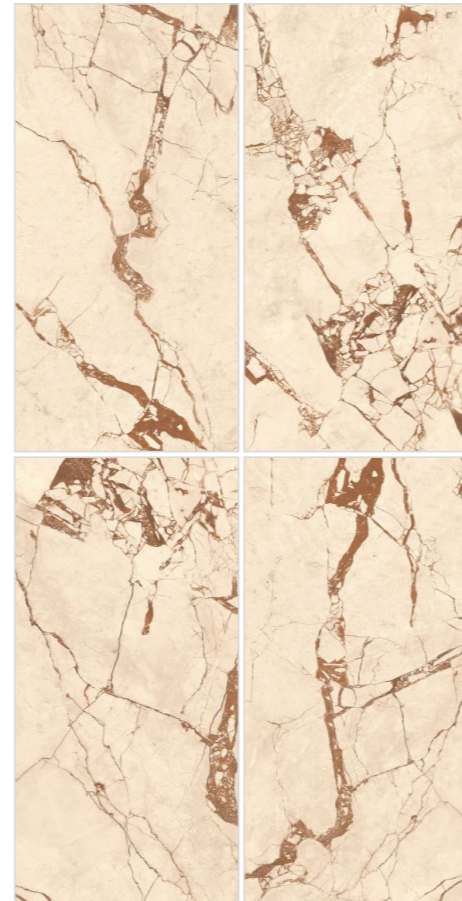

SCRATCH
RESISTANT

CHEMICAL
RESISTANT

LUXE RESPO

LUXE RODERA BEIGE

600X1200MM
MATT CARVING
04 RANDOM

LUXE RODERA DAWN

600X1200MM
MATT CARVING
04 RANDOM

CARVISTA