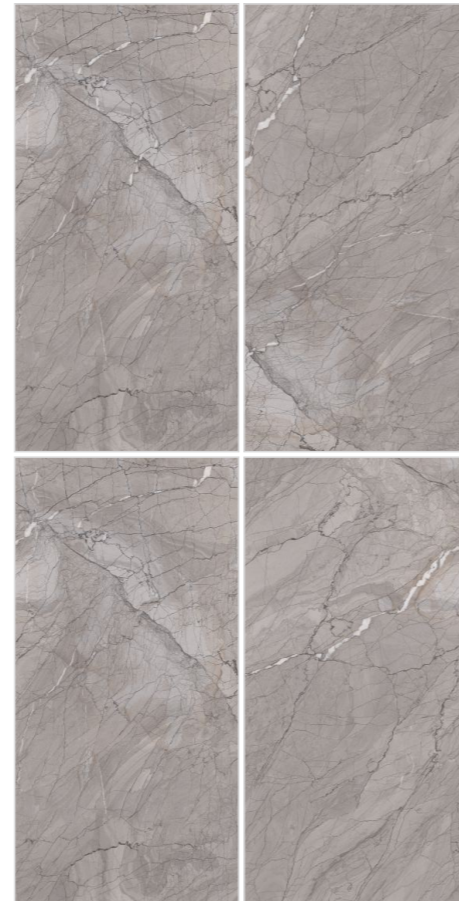

EASY TO
CLEAN

FROST
RESISTANT

SCRATCH
RESISTANT

CHEMICAL
RESISTANT

LUXE JURA BON

LUXE JURA NET

600X1200MM
MATT CARVING
04 RANDOM

LUXE LAPIS MITOS